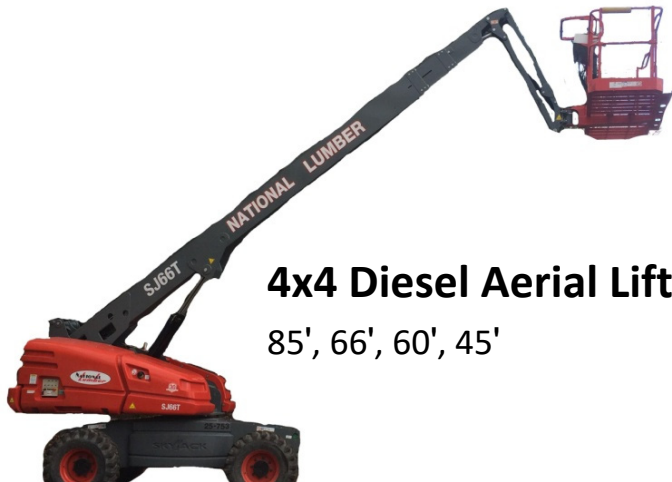

**Our Focus is on
Your Success**

Heavy Equipment Rentals Available

Volvo Mini Excavators 7800#–12,500#

Volvo Rubber Tire Skid Steer 1250#–1750#

Volvo Track Skid 2600#

Doosan Diesel Generators

40–44kVA, 19–29kVA

185 Doosan Diesel Air Compressors

60# & 90# Hammers

4x4 Diesel Aerial Lifts

85', 66', 60', 45'

Telehandlers

10K#, 9K#, 8K#, 7K#

CALL ME TO SEE HOW WE CAN HELP WITH YOUR NEXT JOB!

Rob Desimone | General Manager of PNE Division | P: 508-339-8020 x1224